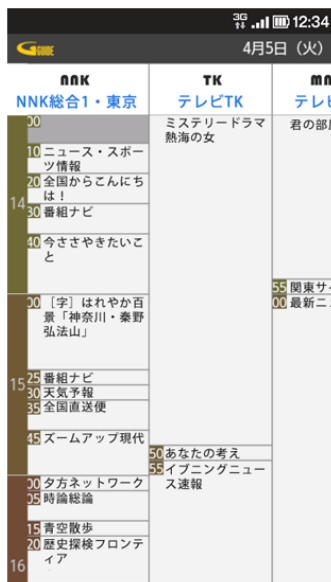

Introducing "G-GUIDE EPG for Smartphone" on DOCOMO Smartphones Pre-installments on Eight Summer 2011 Models

The TV EPG application, "G-GUIDE EPG for Smartphone" provided by Interactive Program Guide, Inc. and supported by Android 2.2 mobile phones, will be pre-installed on eight new summer 2011 smartphone models to be released by NTT DOCOMO on May 5th, 2011.

The "G-GUIDE EPG for Smartphone" service is designed for optimum use on smartphones, and the application will display TV listings of several broadcasters, in a design similar to TV listings in the newspaper. Both terrestrial and BS digital broadcast listings will be supported on the application. In addition to keyword and genre features, one-seg viewing and recording features are also offered.

<G-GUIDE EPG for Smartphone>

Easy-to-Read EPG